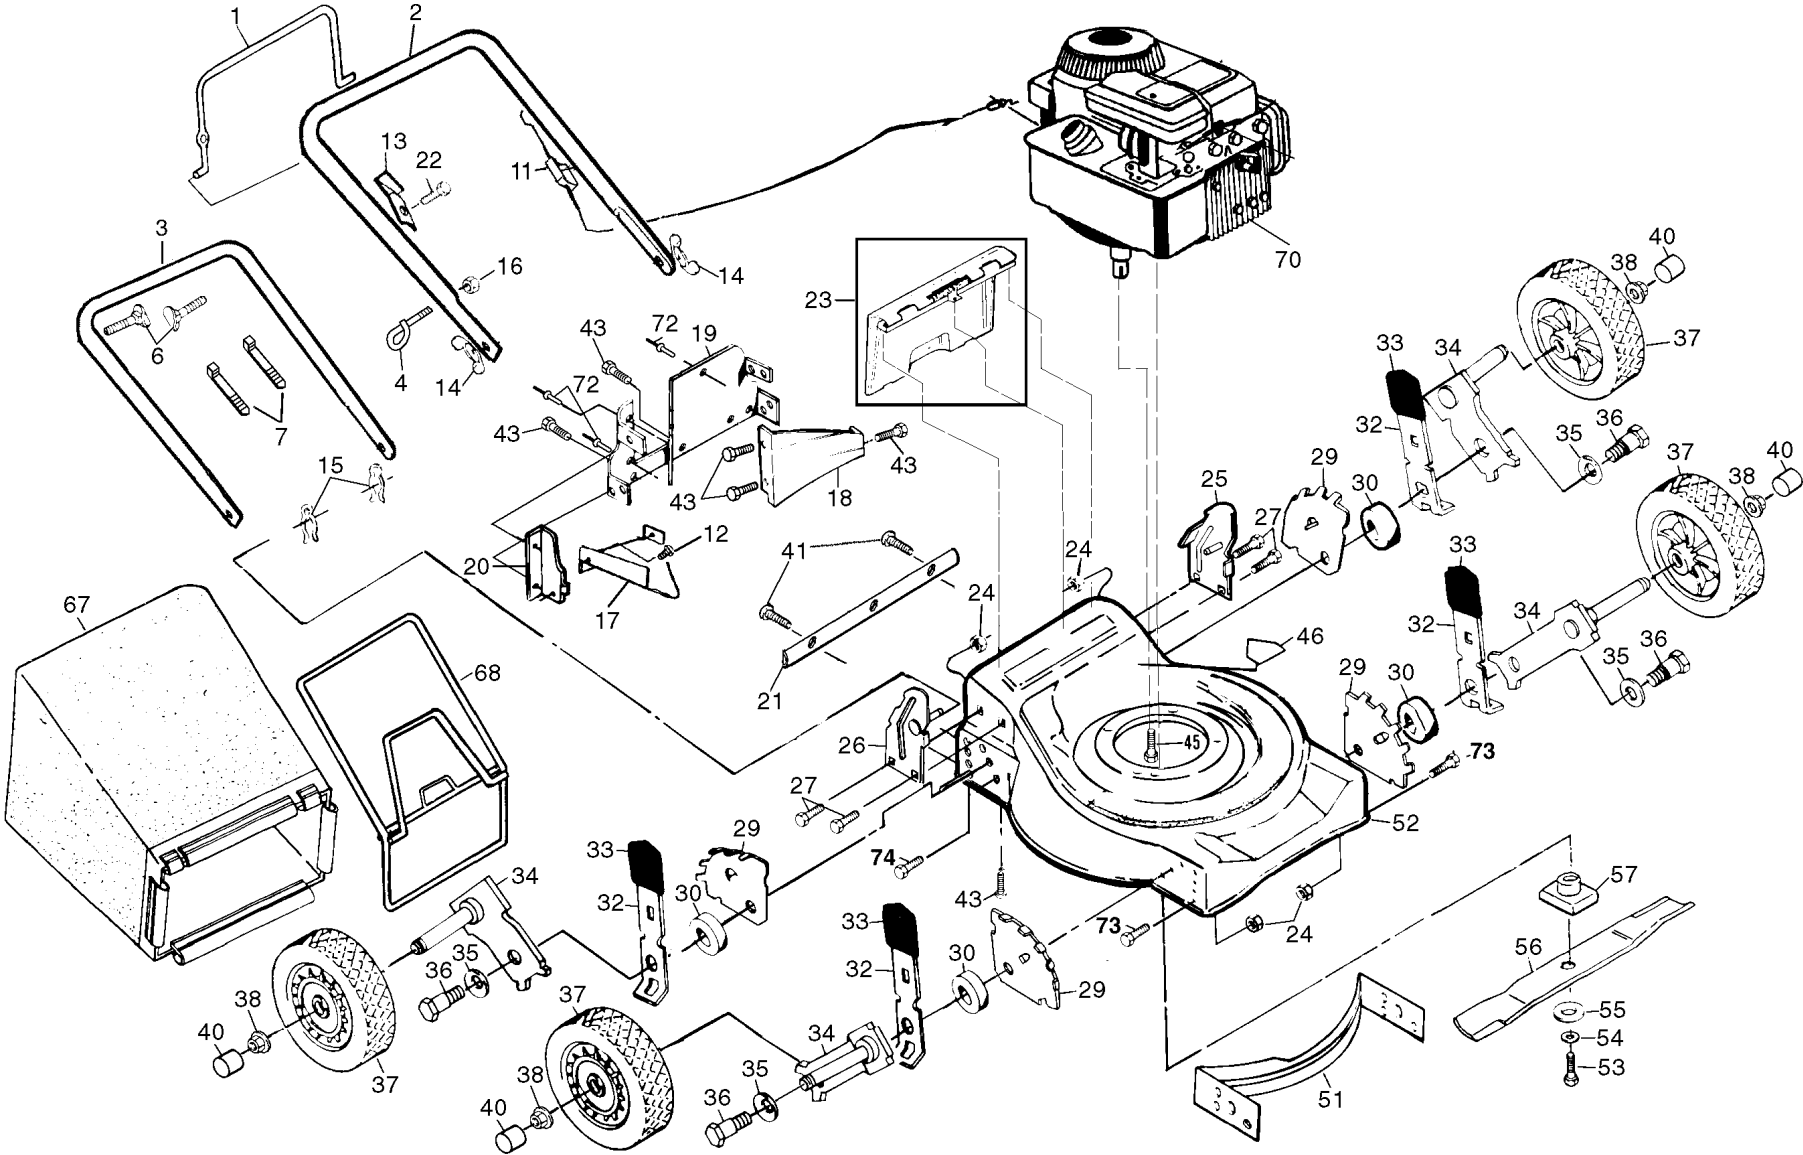

ILLUSTRATED PARTS BREAKDOWN

PARTNER

20" ROTARY LAWN MOWER

MODEL NO. 150 (P150BSG)

954 06 74-02

REPAIR PARTS

REAR BAGGER ROTARY MOWER - - MODEL NO. 150 (P150BSG), PRODUCT NO. 954 06 74-02

REPAIR PARTS

REAR BAGGER ROTARY MOWER - - MODEL NO. 150 (P150BSG), PRODUCT NO. 954 06 74-02

KEY NO.	PART NO.	DESCRIPTION
1	532131696	Control Bar
2	532177698	Upper Handle
3	532155044	Lower Handle
4	532132001	Rope Guide
6	532131959	Handle Bolt
7	532066426	Wire Tie
11	532162778	Engine Zone Control Cable
12	532150050	Hex Washer Head Screw #10-24 x 1/2
13	532125203	Up-Stop Bracket
14	532128638	Wing Nut
15	532051793	Hairpin Cotter
16	532063601	Keps Locknut 1/4-20
17	532125378	Discharge Baffle
18	532173297	Rear Baffle
19	532162473	Back Plate
20	532138866	Side Baffle
21	532147625	Foot Guard
22	532750097	Hex Tapping Screw #10-2
23	532147613	Rear Door Assembly Kit
24	532751592	Locknut 3/8-16
25	532153030	Handle Bracket Assembly (Left)
26	532153029	Handle Bracket Assembly (Right)
27	532150078	Screw 5/16-18 x 3/4
29	532139901	Wheel Adjusting Bracket
30	532146630	Spacer
32	532141730	Selector Spring
33	532087877	Selector Knob
34	532149857	Axle Arm Assembly

KEY NO.	PART NO.	DESCRIPTION
35	532062335	Belleville Washer
36	532142748	Shoulder Bolt 3/8-16
37	532800220	Wheel Assembly
38	532083923	Flanged Locknut
40	532800090	Hubcap
41	532146694	Screw
43	532054583	Hex Tapping Screw 1/4-20 x 1/2
45	532150406	Hex Head Thread Rolling Screw 3/8-16 x 1
46	532145494	Danger Decal
51	532170635	Front Baffle Kit
52	532170657	Housing Assembly (Incl. Ref. #46, 51, 19, & 20)
53	532851084	Hex Head Screw 3/8-24 x 1-3/8 Grd. 8
54	532850263	Helical Lock Washer
55	532851074	Hardened Washer
56	532850972	20" Blade
57	532850977	Blade Adapter
67	532149867	Grass Bag
68	532149555	Catcher Frame
70	-----	Engine - Briggs & Stratton Model No. 9D902 Order parts from engine manufacturer
72	532128415	Pop Rivet
73	817600406	Screw
74	532088652	Screw
--	532172931	Operator's Manual (Scan)
--	532172930	Operator's Manual (Euro)